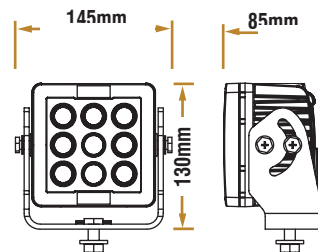

BHB070940

LEDs	9 x 7W Cree
Light Colour Temp	5700K
Effective Lumens	5734
Raw Lumens	7200
Voltage	9-32V
Amperage	5.26A @ 12V
Wattage	63W