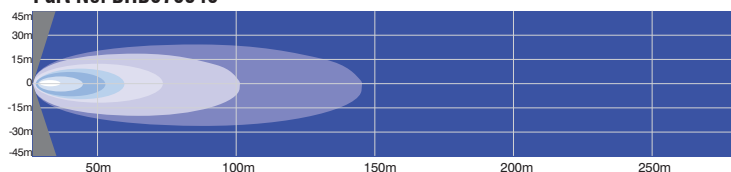

KOMATSU PC1250

- ALL MODELS -

BHB070925

LEDs	9 x 7W Cree
Light Colour Temp	5700K
Effective Lumens	5734
Raw Lumens	7200
Voltage	9-32V
Amperage	5.26A @ 12V
Wattage	63W

BHB070940

LEDs	9 x 7W Cree
Light Colour Temp	5700K
Effective Lumens	5734
Raw Lumens	7200
Voltage	9-32V
Amperage	5.26A @ 12V
Wattage	63W