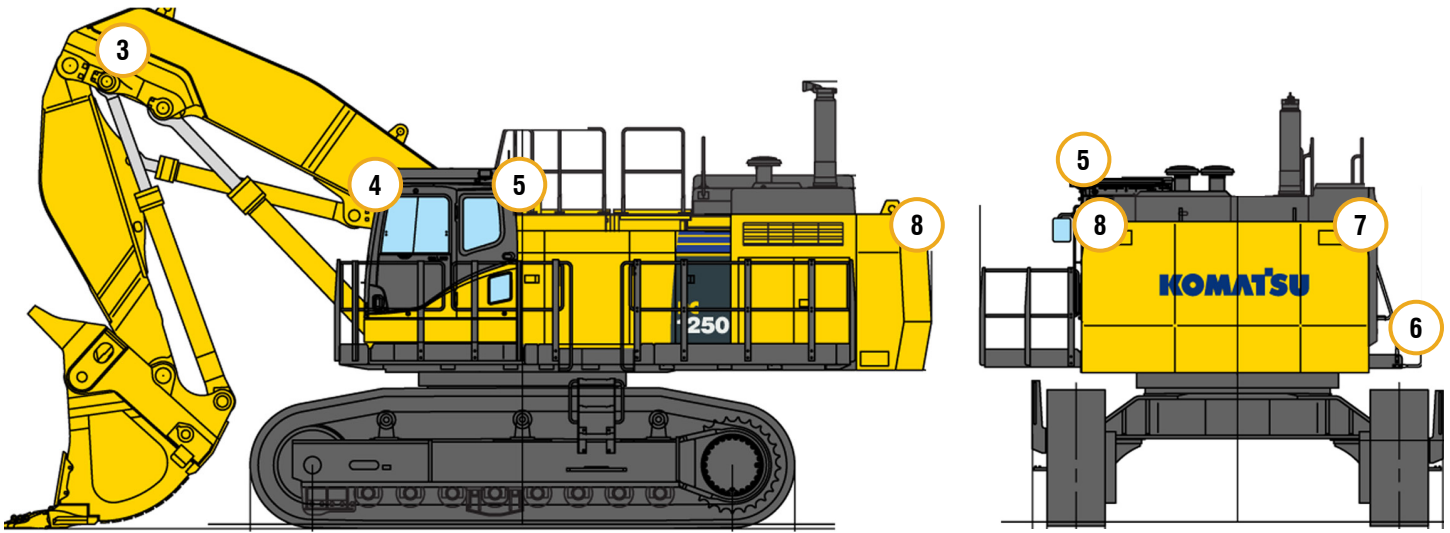

# KOMATSU PC1250

- ALL MODELS -

**1 BHB070925**  
**5" Square Flood LED Work Light**

1 Front Center of Cab  
 Front Facing

**2-6 BHB070940**  
**5" Square Flood LED Work Light**

2&3 Right & Left of Boom Arm  
 Shovel Facing  
 4 Left of Top Front of Cab  
 Front Left Facing  
 5 Front Left of Chases  
 Right Side Facing  
 6 Back left of Cab  
 Left Side Facing  
 7&8 Right & Left Rear of Chassis

# KOMATSU PC1250