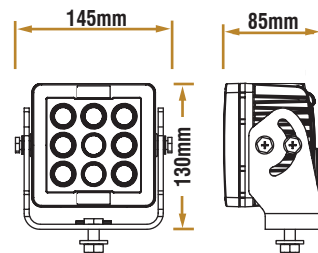

KOMATSU PC1250

- ALL MODELS -

BHB070925

LEDs	9 x 7W Cree
Light Colour Temp	5700K
Effective Lumens	5734
Raw Lumens	7200
Voltage	9-32V
Amperage	5.26A @ 12V
Wattage	63W

BHB070940

LEDs	9 x 7W Cree
Light Colour Temp	5700K
Effective Lumens	5734
Raw Lumens	7200
Voltage	9-32V
Amperage	5.26A @ 12V
Wattage	63W